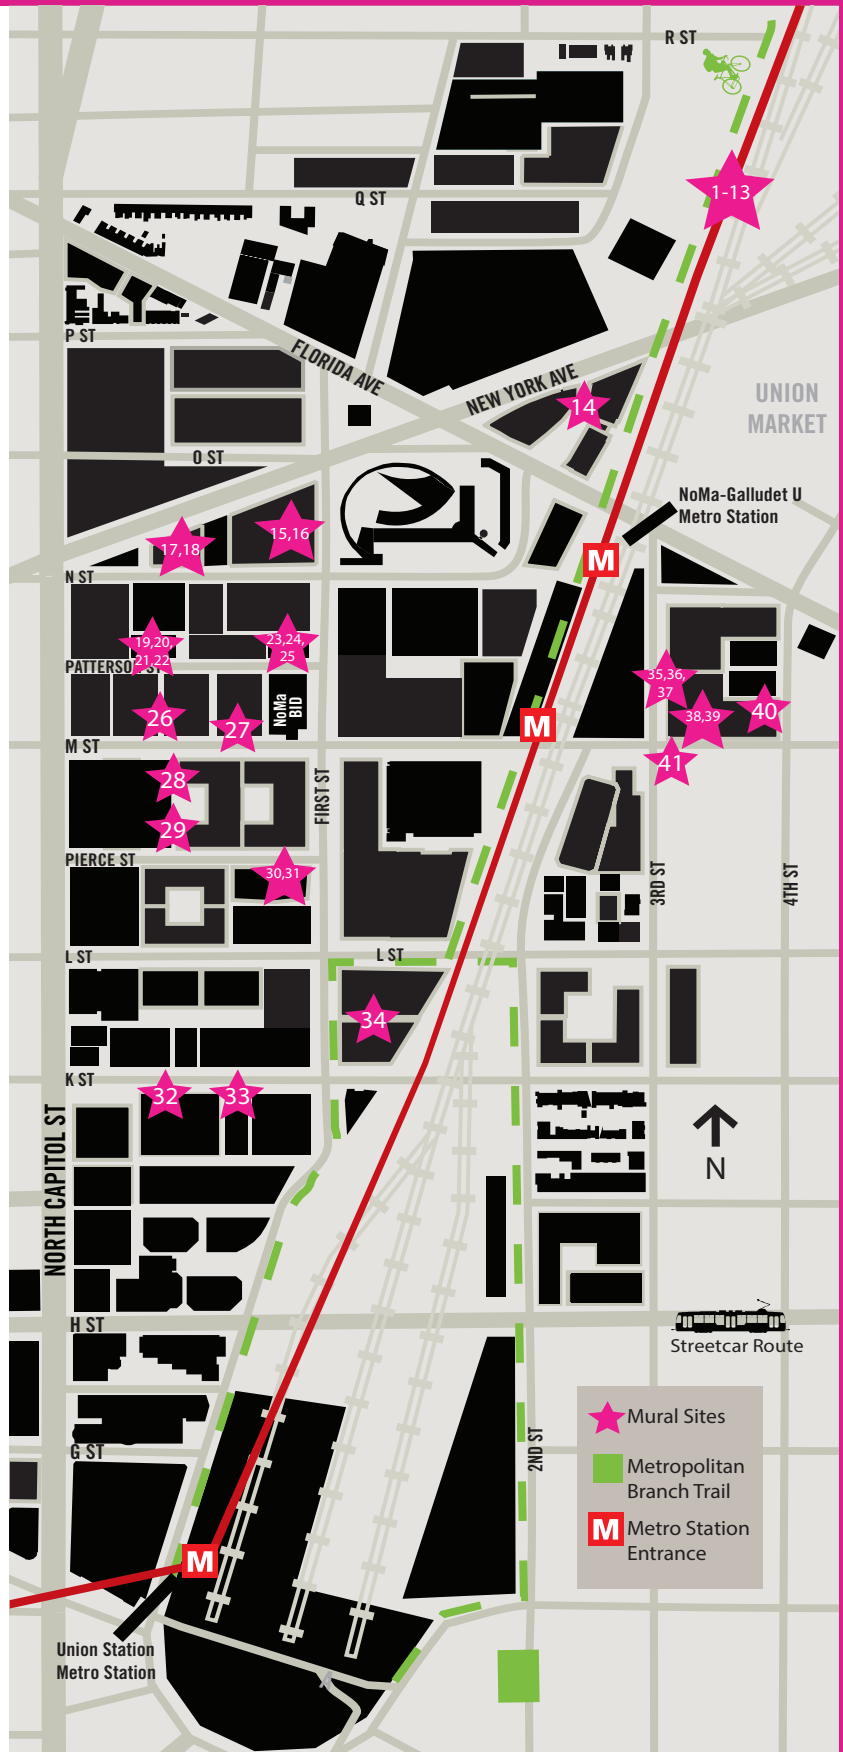

32: 15 K Street NE
Artist: Richt (UK)
Completed: 2018

11: Metropolitan Branch Trail (between New York Avenue overpass and R Street NE)
Artist: Kate Fleming (VA)
Completed: 2018

22: 40 Patterson Street NE (east-facing wall)
Artist: Priscilla Yu (Vancouver)
Completed: 2019

33: 35 K Street NE
Artist: Hanna Söderholm (UK)
Completed: 2019

POW! WOW! DC Murals in NoMa

Select Artwork by Notable Artists. Updated September 2019

NOMABID.ORG

NOMA
CITY. SMARTER.

34: 100 K Street NE
(north-facing wall)
Artist: Trav (CA)
Completed: 2019

35: 1215 3rd Street NE
Artist: Rylsee (Germany)
Completed: 2018

36: 1215 3rd Street NE
Artist: Taj Tenfold (Jamaica)
Completed: 2018

37: 1215 3rd Street NE
Artist: Michael Murphy (NY)
Completed: 2018

38: 300 M Street NE
(south-facing wall)
Artist: Naturel (DC)
Completed: 2016

39: 300 M Street NE
(south-facing wall)
Artist: Caratoes (Hong Kong)
Completed: 2016

40: 330 M Street NE
(south-facing wall)
Artist: Johan Moorman (Netherlands)
Completed: 2018

41: 1179 3rd Street NE
Artist: LAP (Puerto Rico)
Completed: 2018