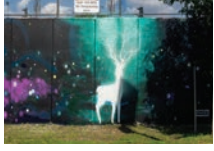

6: Metropolitan Branch Trail (between New York Avenue overpass and R Street NE)
Artist: Mixed Scene (DC)
Completed: 2019

8: Metropolitan Branch Trail (between New York Avenue overpass and R Street NE)
Artist: Rodrigo Pradel (VA)
Completed: 2019

7: Metropolitan Branch Trail (between New York Avenue overpass and R Street NE)
Artist: Nicholas Zimbro (DC)
Completed: 2019